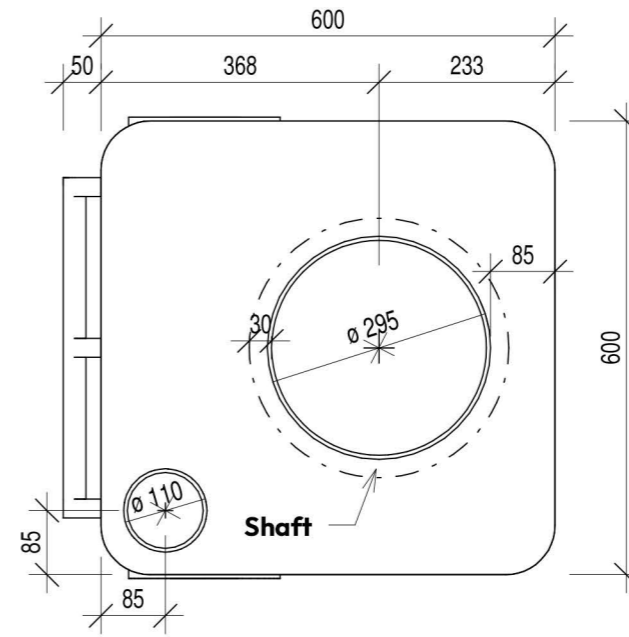

Front

Back

Top

Side 1

Side 2

Waterless Toilet Shop

GREEN TOILET 120 Family
1:10 (A3)

waterlesstoilets.com 2021-01-04