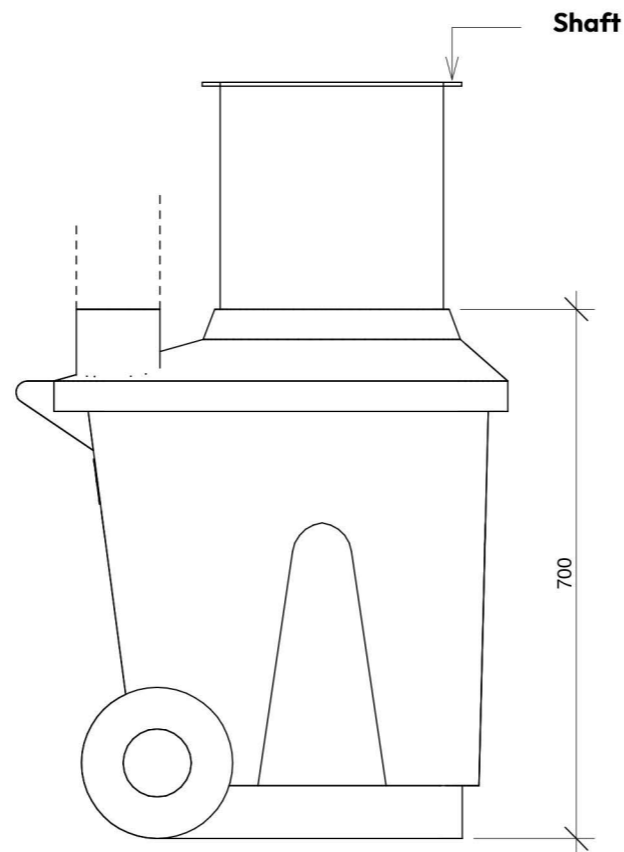

Front

Back

Top

Side 1

Side 2

Waterless Toilet Shop

GREEN TOILET 120 Family
1:10 (A3)

waterlesstoilets.com 2021-01-04

GT120