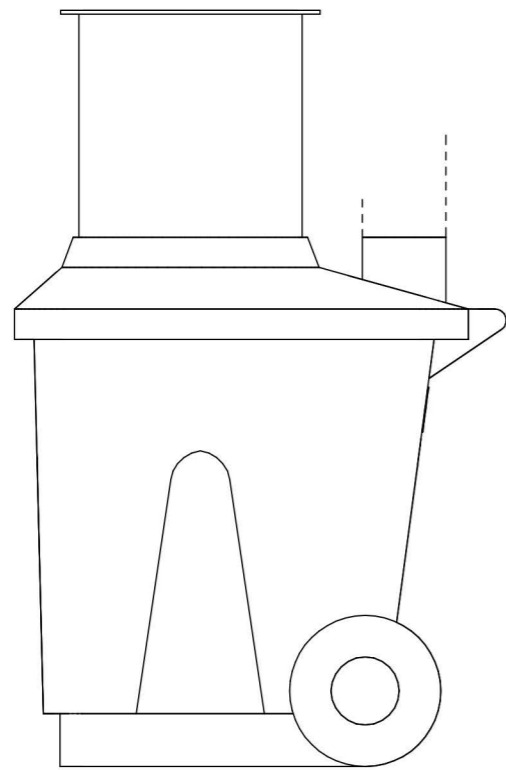

Front

Back

Top

Side 1

Side 2

Waterless Toilet Shop

GREEN TOILET 120 Family
1:10 (A3)

waterlesstoilets.com 2021-01-04

GT120