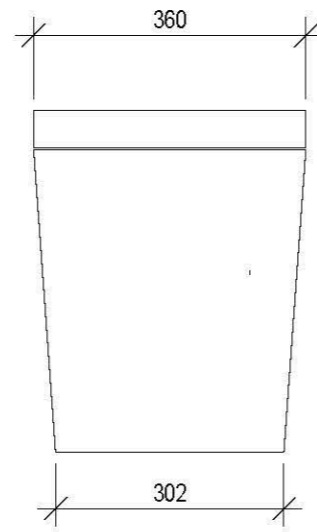

TOP

FRONT

BACK

RIGHT SIDE

LEFT SIDE

All measures are in millimeters

Please note that the soft-close seat may differ

**Waterless Toilet Shop**

Dry toilet pedestal

Non-separating