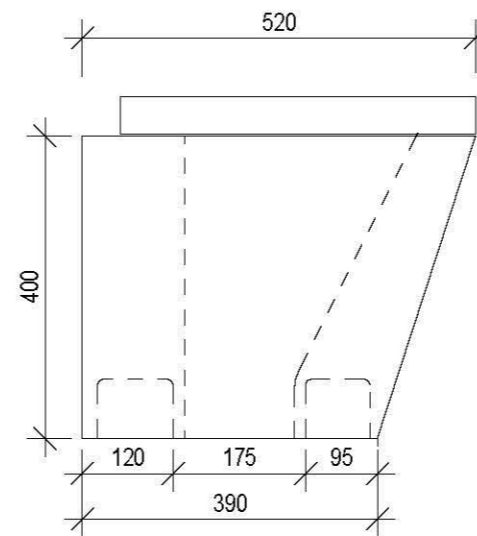

TOP

FRONT

BACK

RIGHT SIDE

LEFT SIDE

All measures are in millimeters

Please note that the soft-close seat may differ

**Waterless Toilet Shop**

Dry toilet pedestal

Non-separating