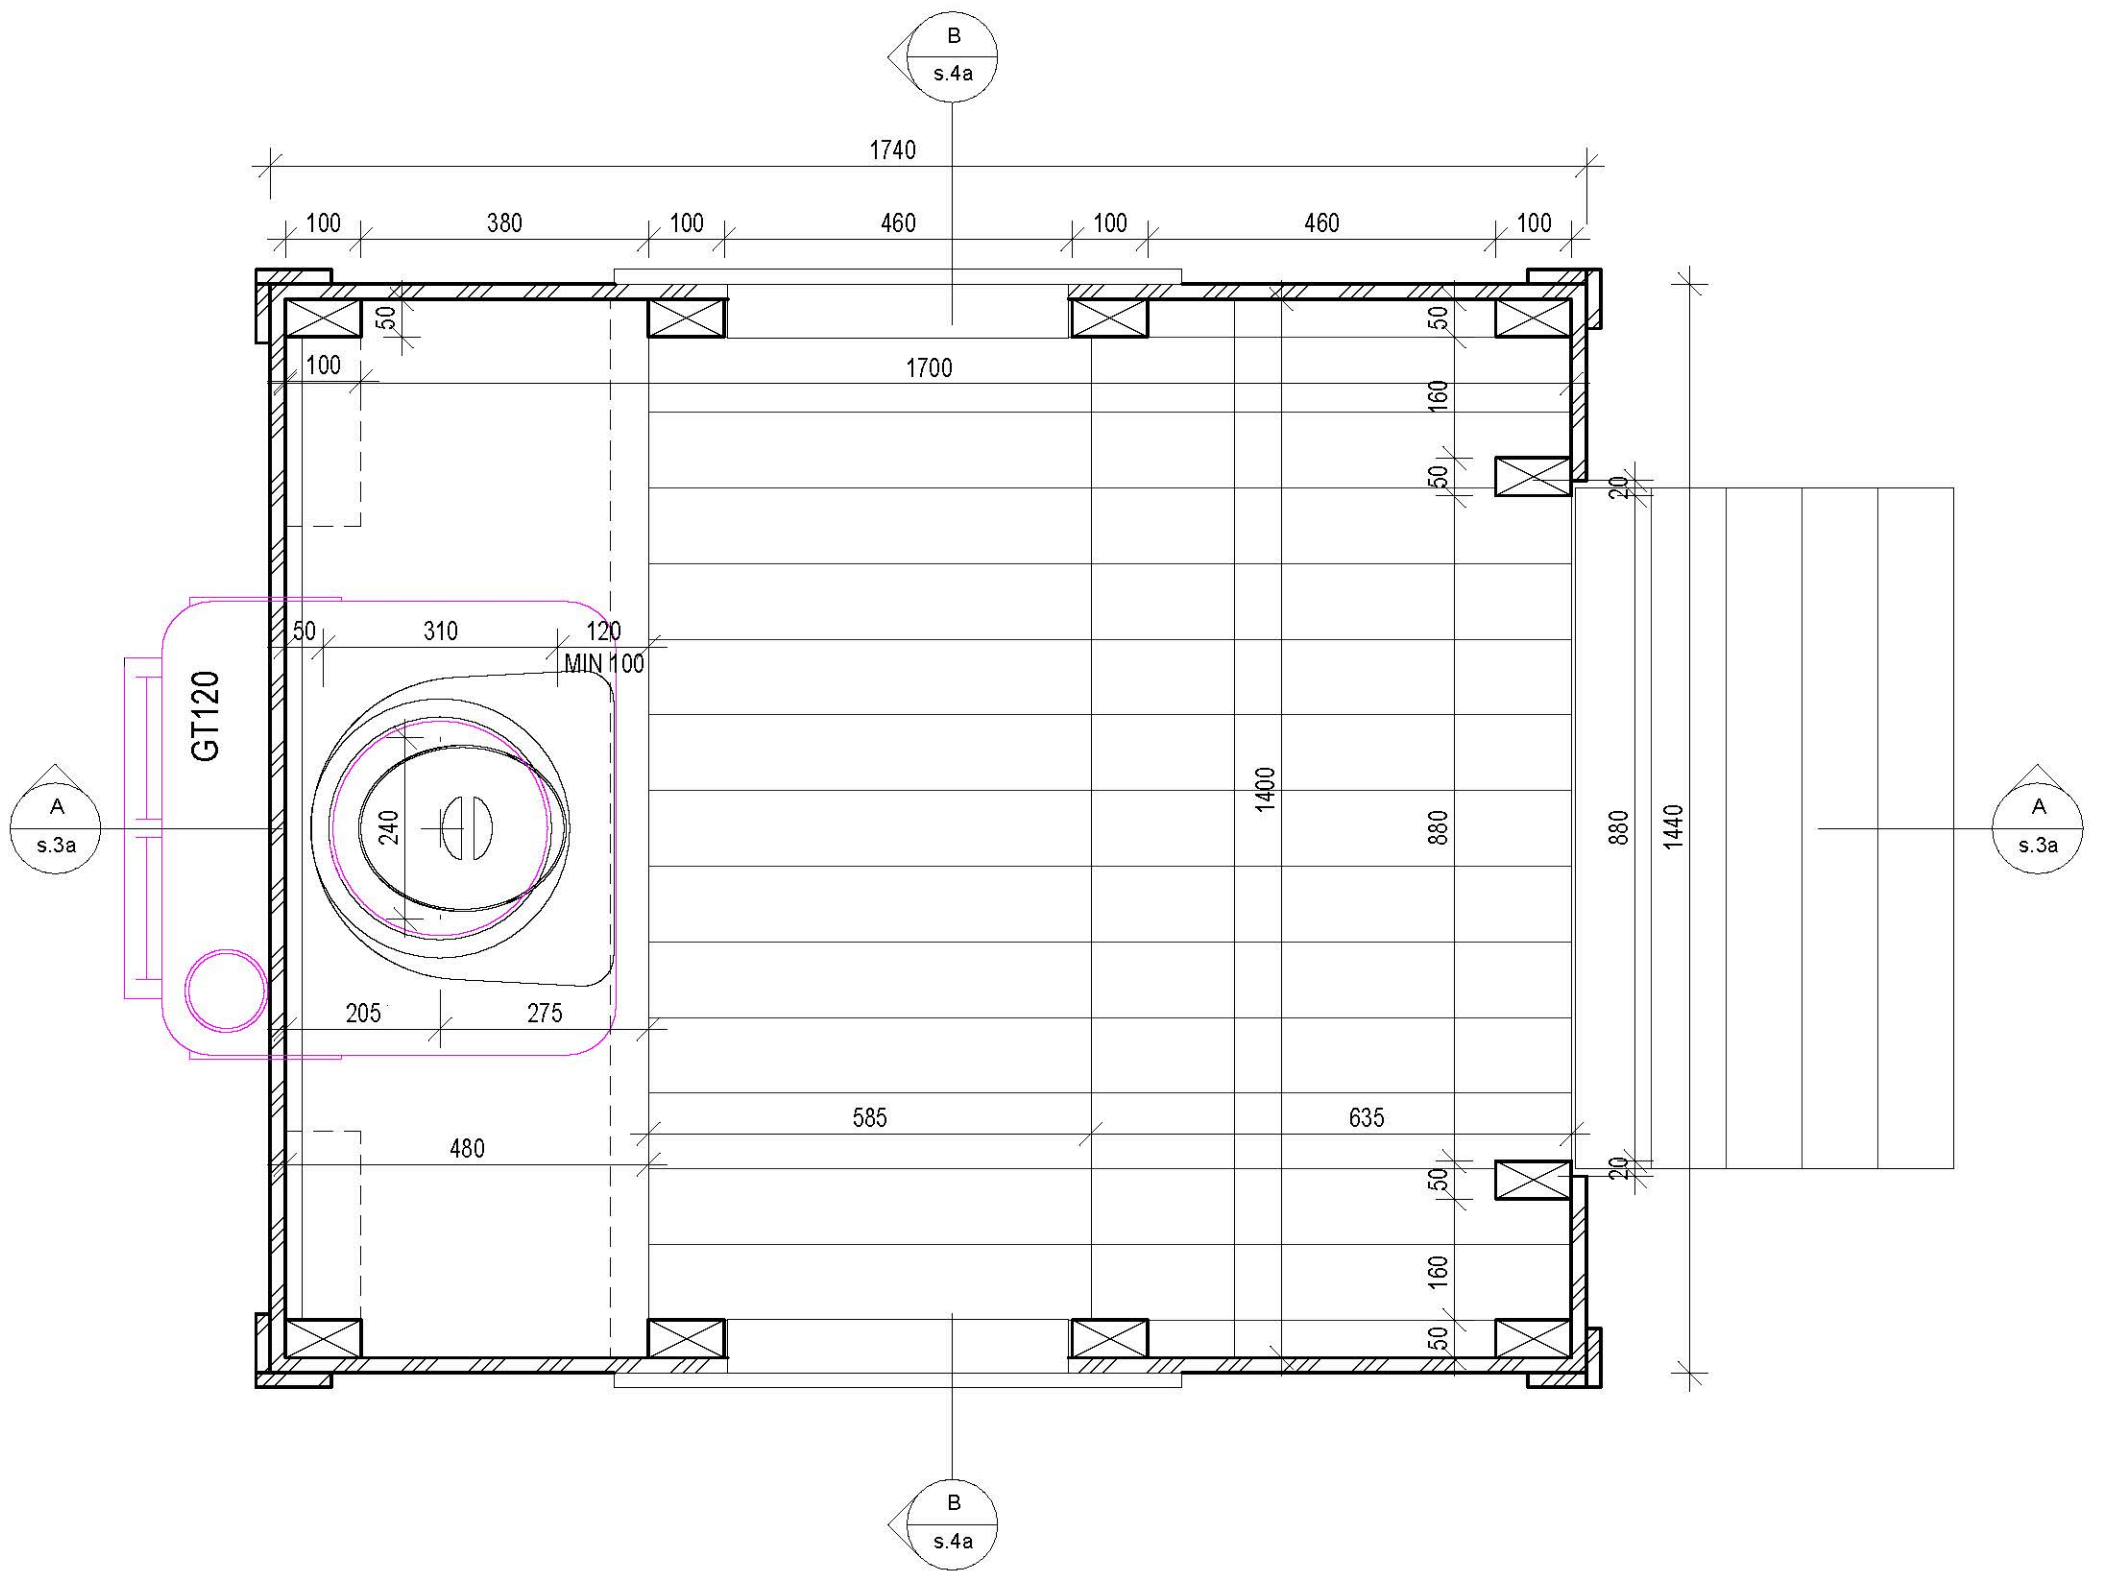

# Waterless Toilet Shop

Outhouse Blueprints

Green Toilet 120 Family

page 1

[waterlesstoilets.com](http://waterlesstoilets.com)

All measurements in millimeters

- Green Toilet 120 700-1000

810

2100  
12.00°  
100 380 100 460 100 460 100  
2165  
480 560 560 100  
205 275  
100  
450  
180  
25  
25  
130 50 205  
2070  
2495

All measurements in millimeters