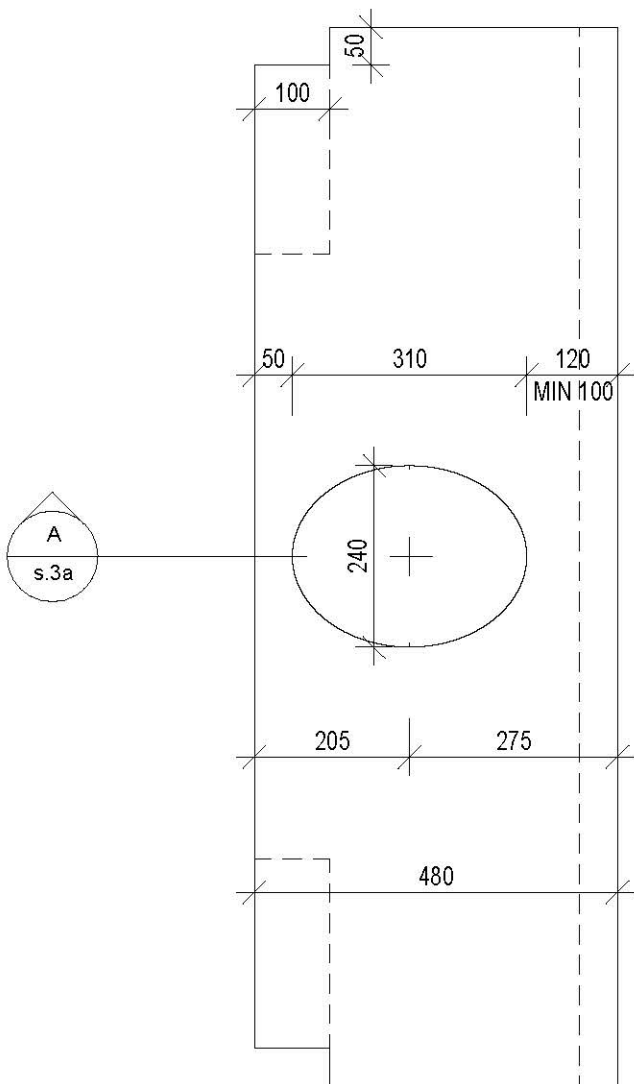

# Waterless Toilet Shop

Outhouse Blueprints

Green Toilet 120 Family

page 1

[waterlesstoilets.com](http://waterlesstoilets.com)

All measurements in millimeters

- Green Toilet 120 700-1000

810

2100  
12.00°  
100 380 100 460 100 460 100  
2165  
480 560 560 100  
205 275  
100  
450  
180  
25  
25  
130 50 205  
2070  
2495

All measurements in millimeters