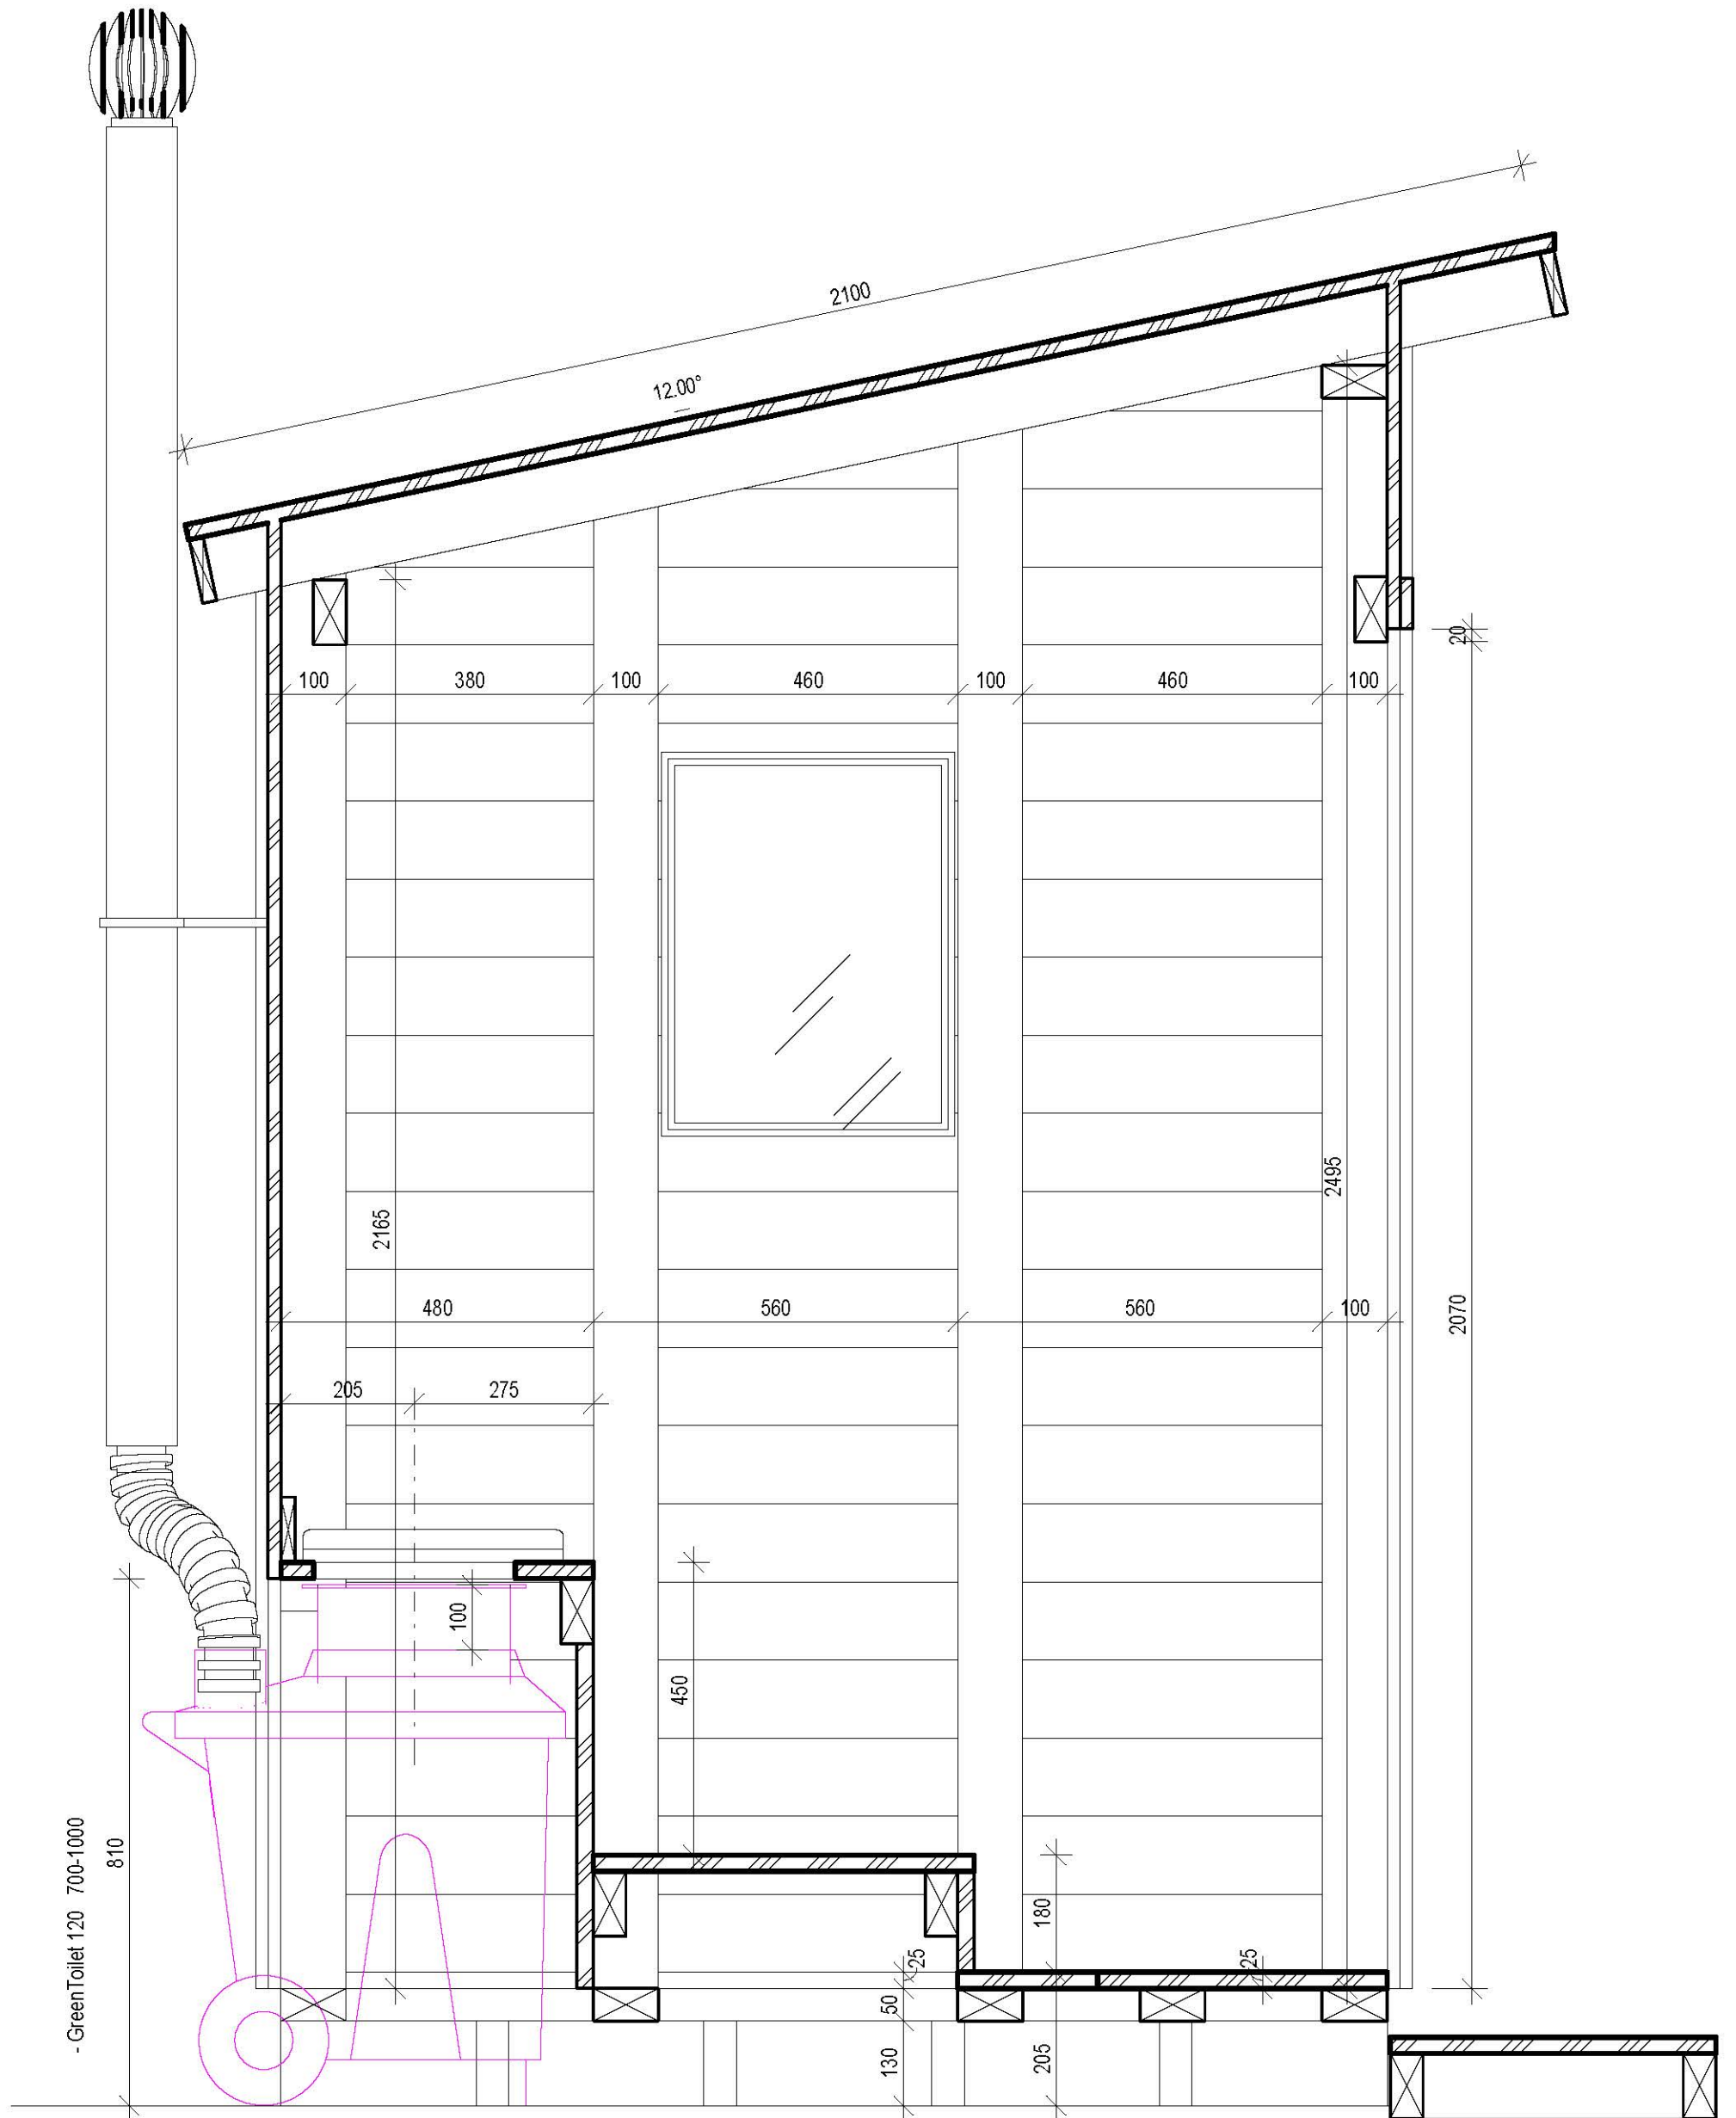

# Waterless Toilet Shop

Outhouse Blueprints

Green Toilet 120 Family

page 1

[waterlesstoilets.com](http://waterlesstoilets.com)

All measurements in millimeters

- Green Toilet 120 700-1000

810

2100  
12.00°  
100 380 100 460 100 460 100  
2165  
480 560 560 100  
205 275  
100  
450  
180  
25  
25  
130 50 205  
2070  
2495

All measurements in millimeters