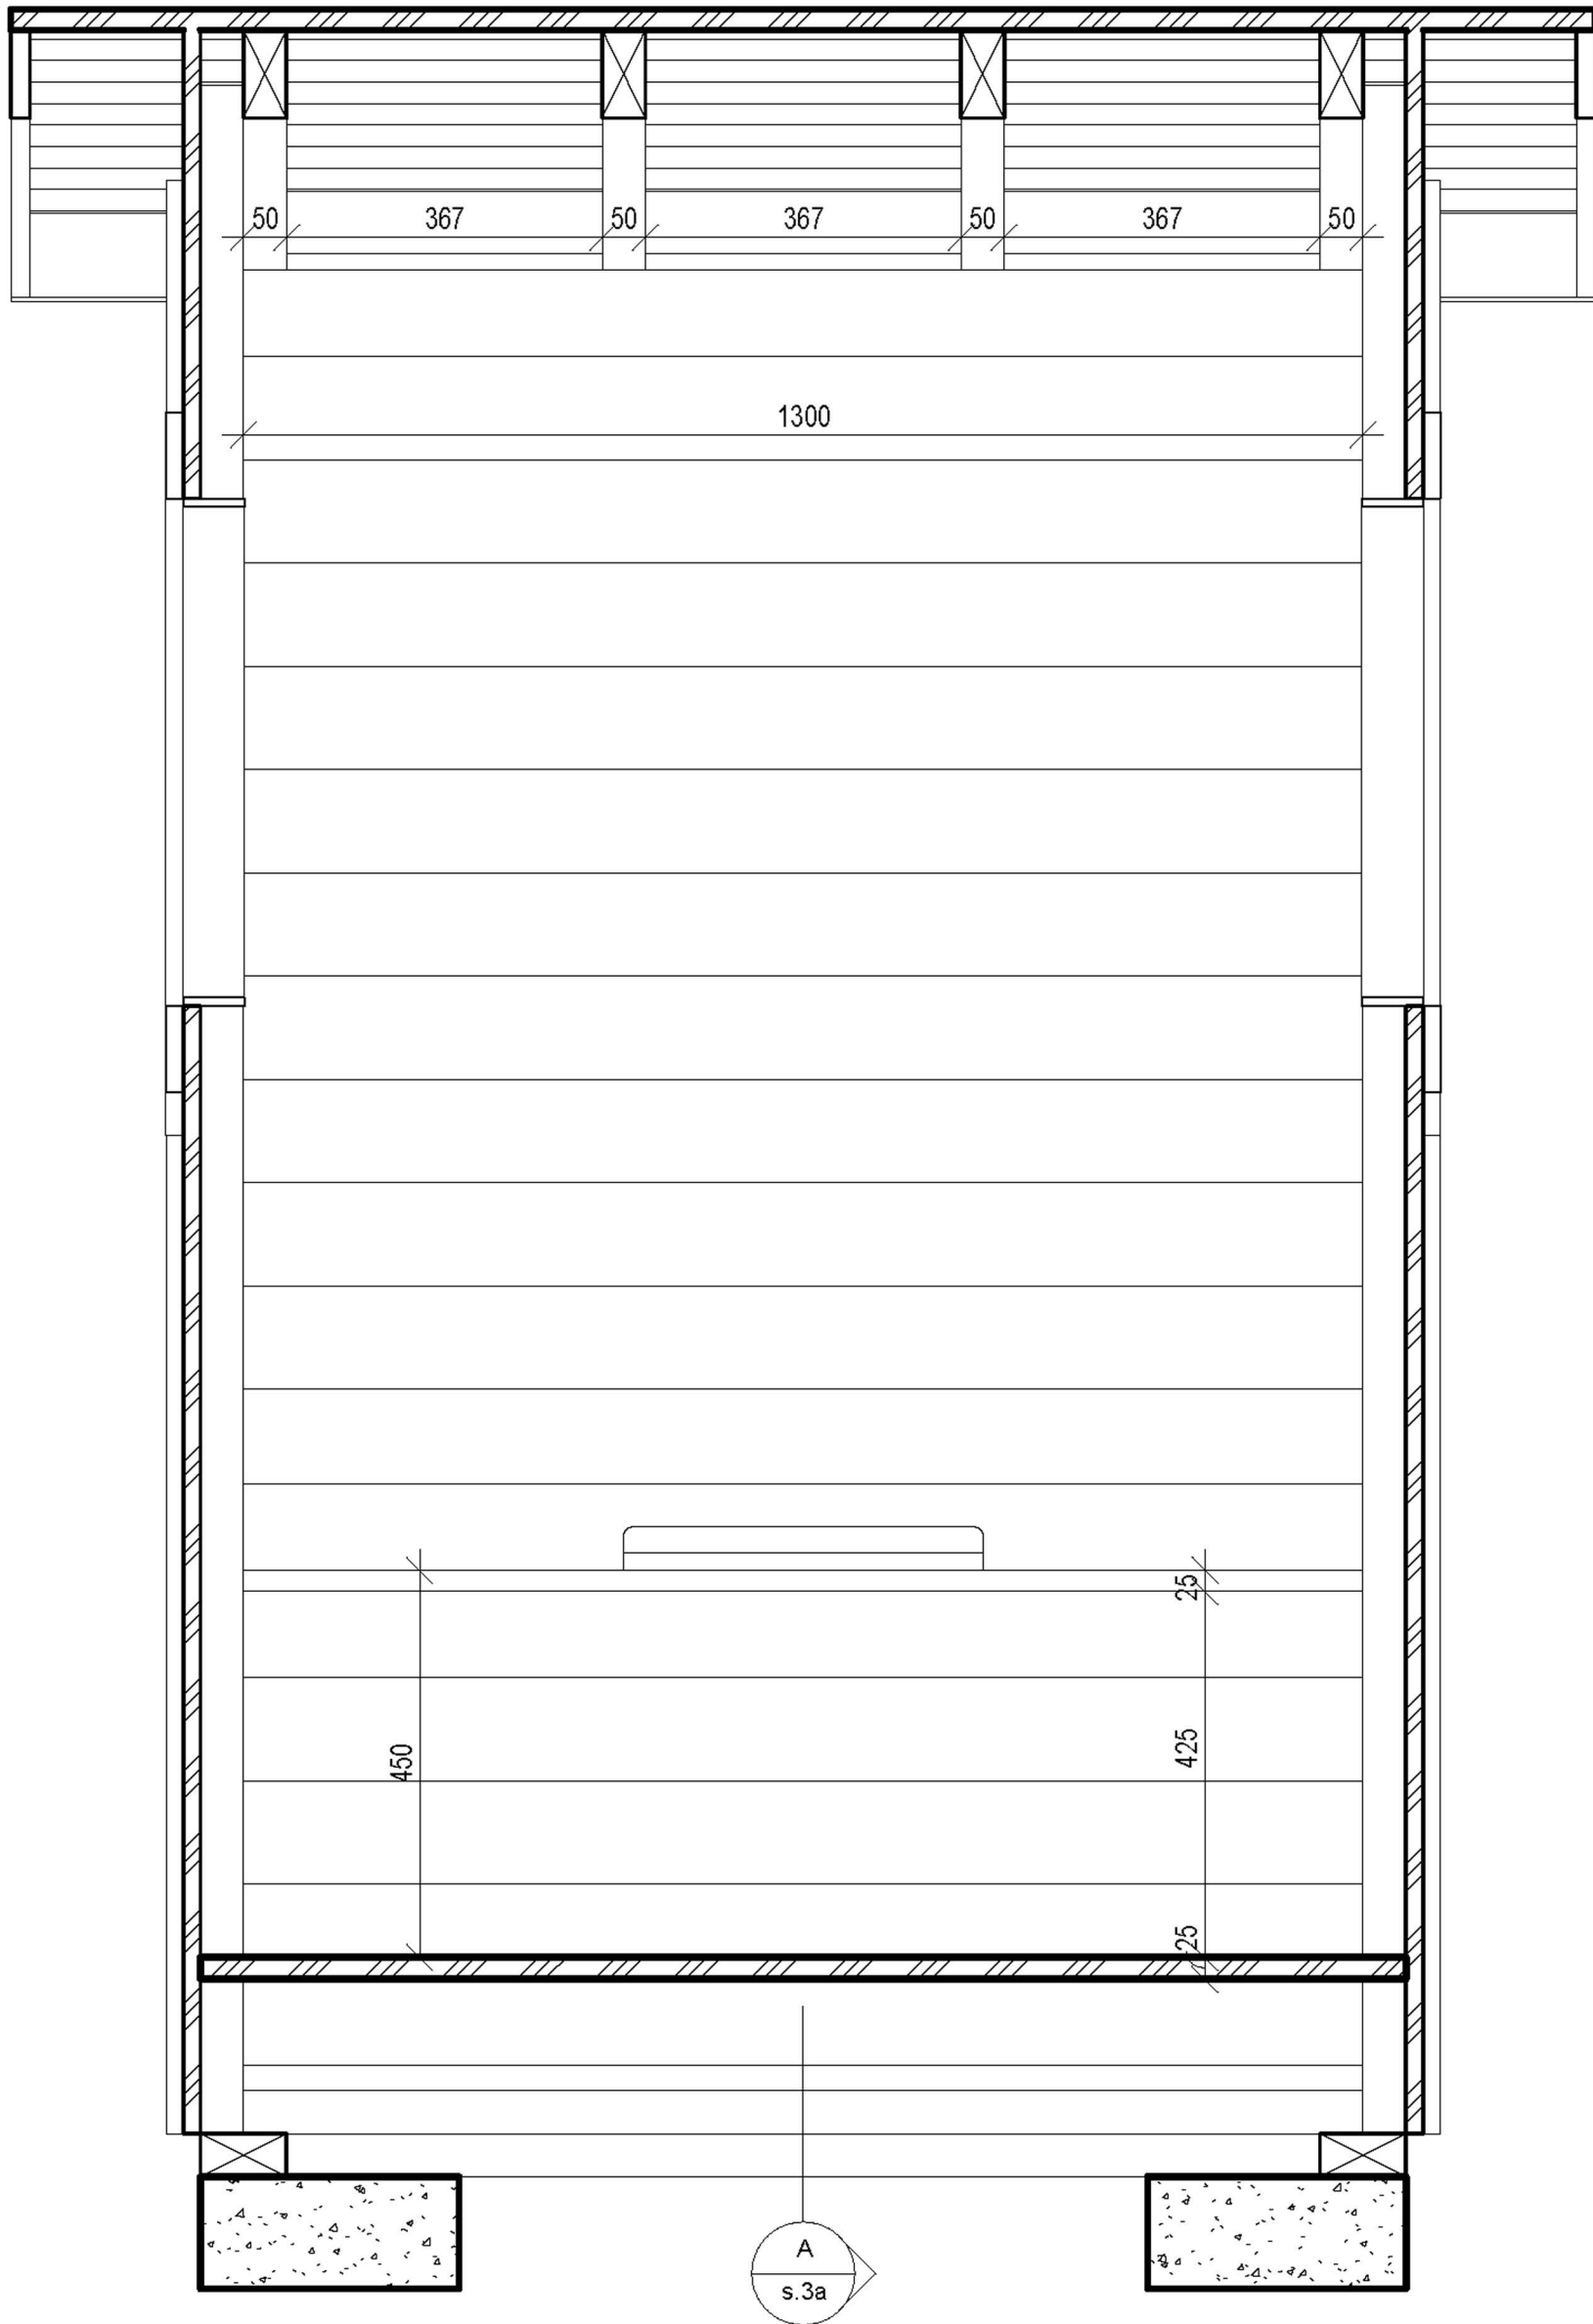

# Waterless Toilet Shop

Outhouse Blueprints

Green Toilet 120 Family

page 1

[waterlesstoilets.com](http://waterlesstoilets.com)

All measurements in millimeters

- Green Toilet 120 700-1000

810

2100  
12.00°  
100 380 100 460 100 460 100  
2165  
480 560 560 100  
205 275  
100  
450  
180  
25  
25  
130 50 205  
2070  
2495

All measurements in millimeters