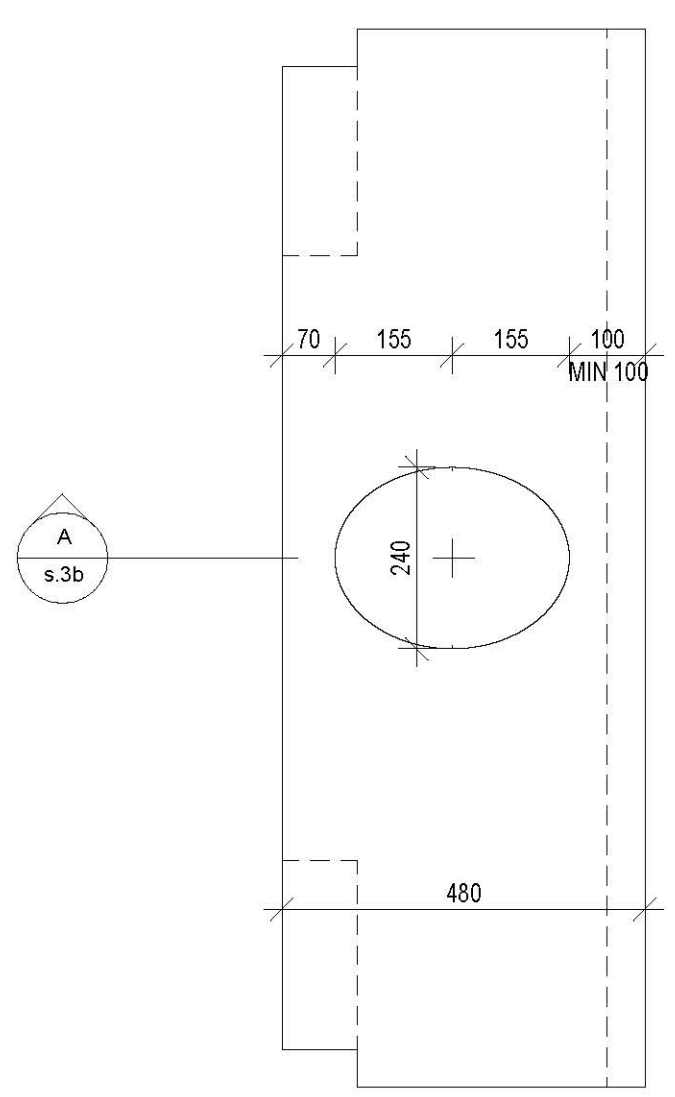

Waterless Toilet Shop

Outhouse Blueprints

Green Toilet 330

page 1

waterlesstoilets.com

All measurements in millimeters

- GreenToilet 330 920-1020
970

Waterless Toilet Shop

Outhouse Blueprints

Green Toilet 330

page 3

waterlesstoilets.com

All measurements in millimeters

Waterless Toilet Shop

Outhouse Blueprints

Green Toilet 330