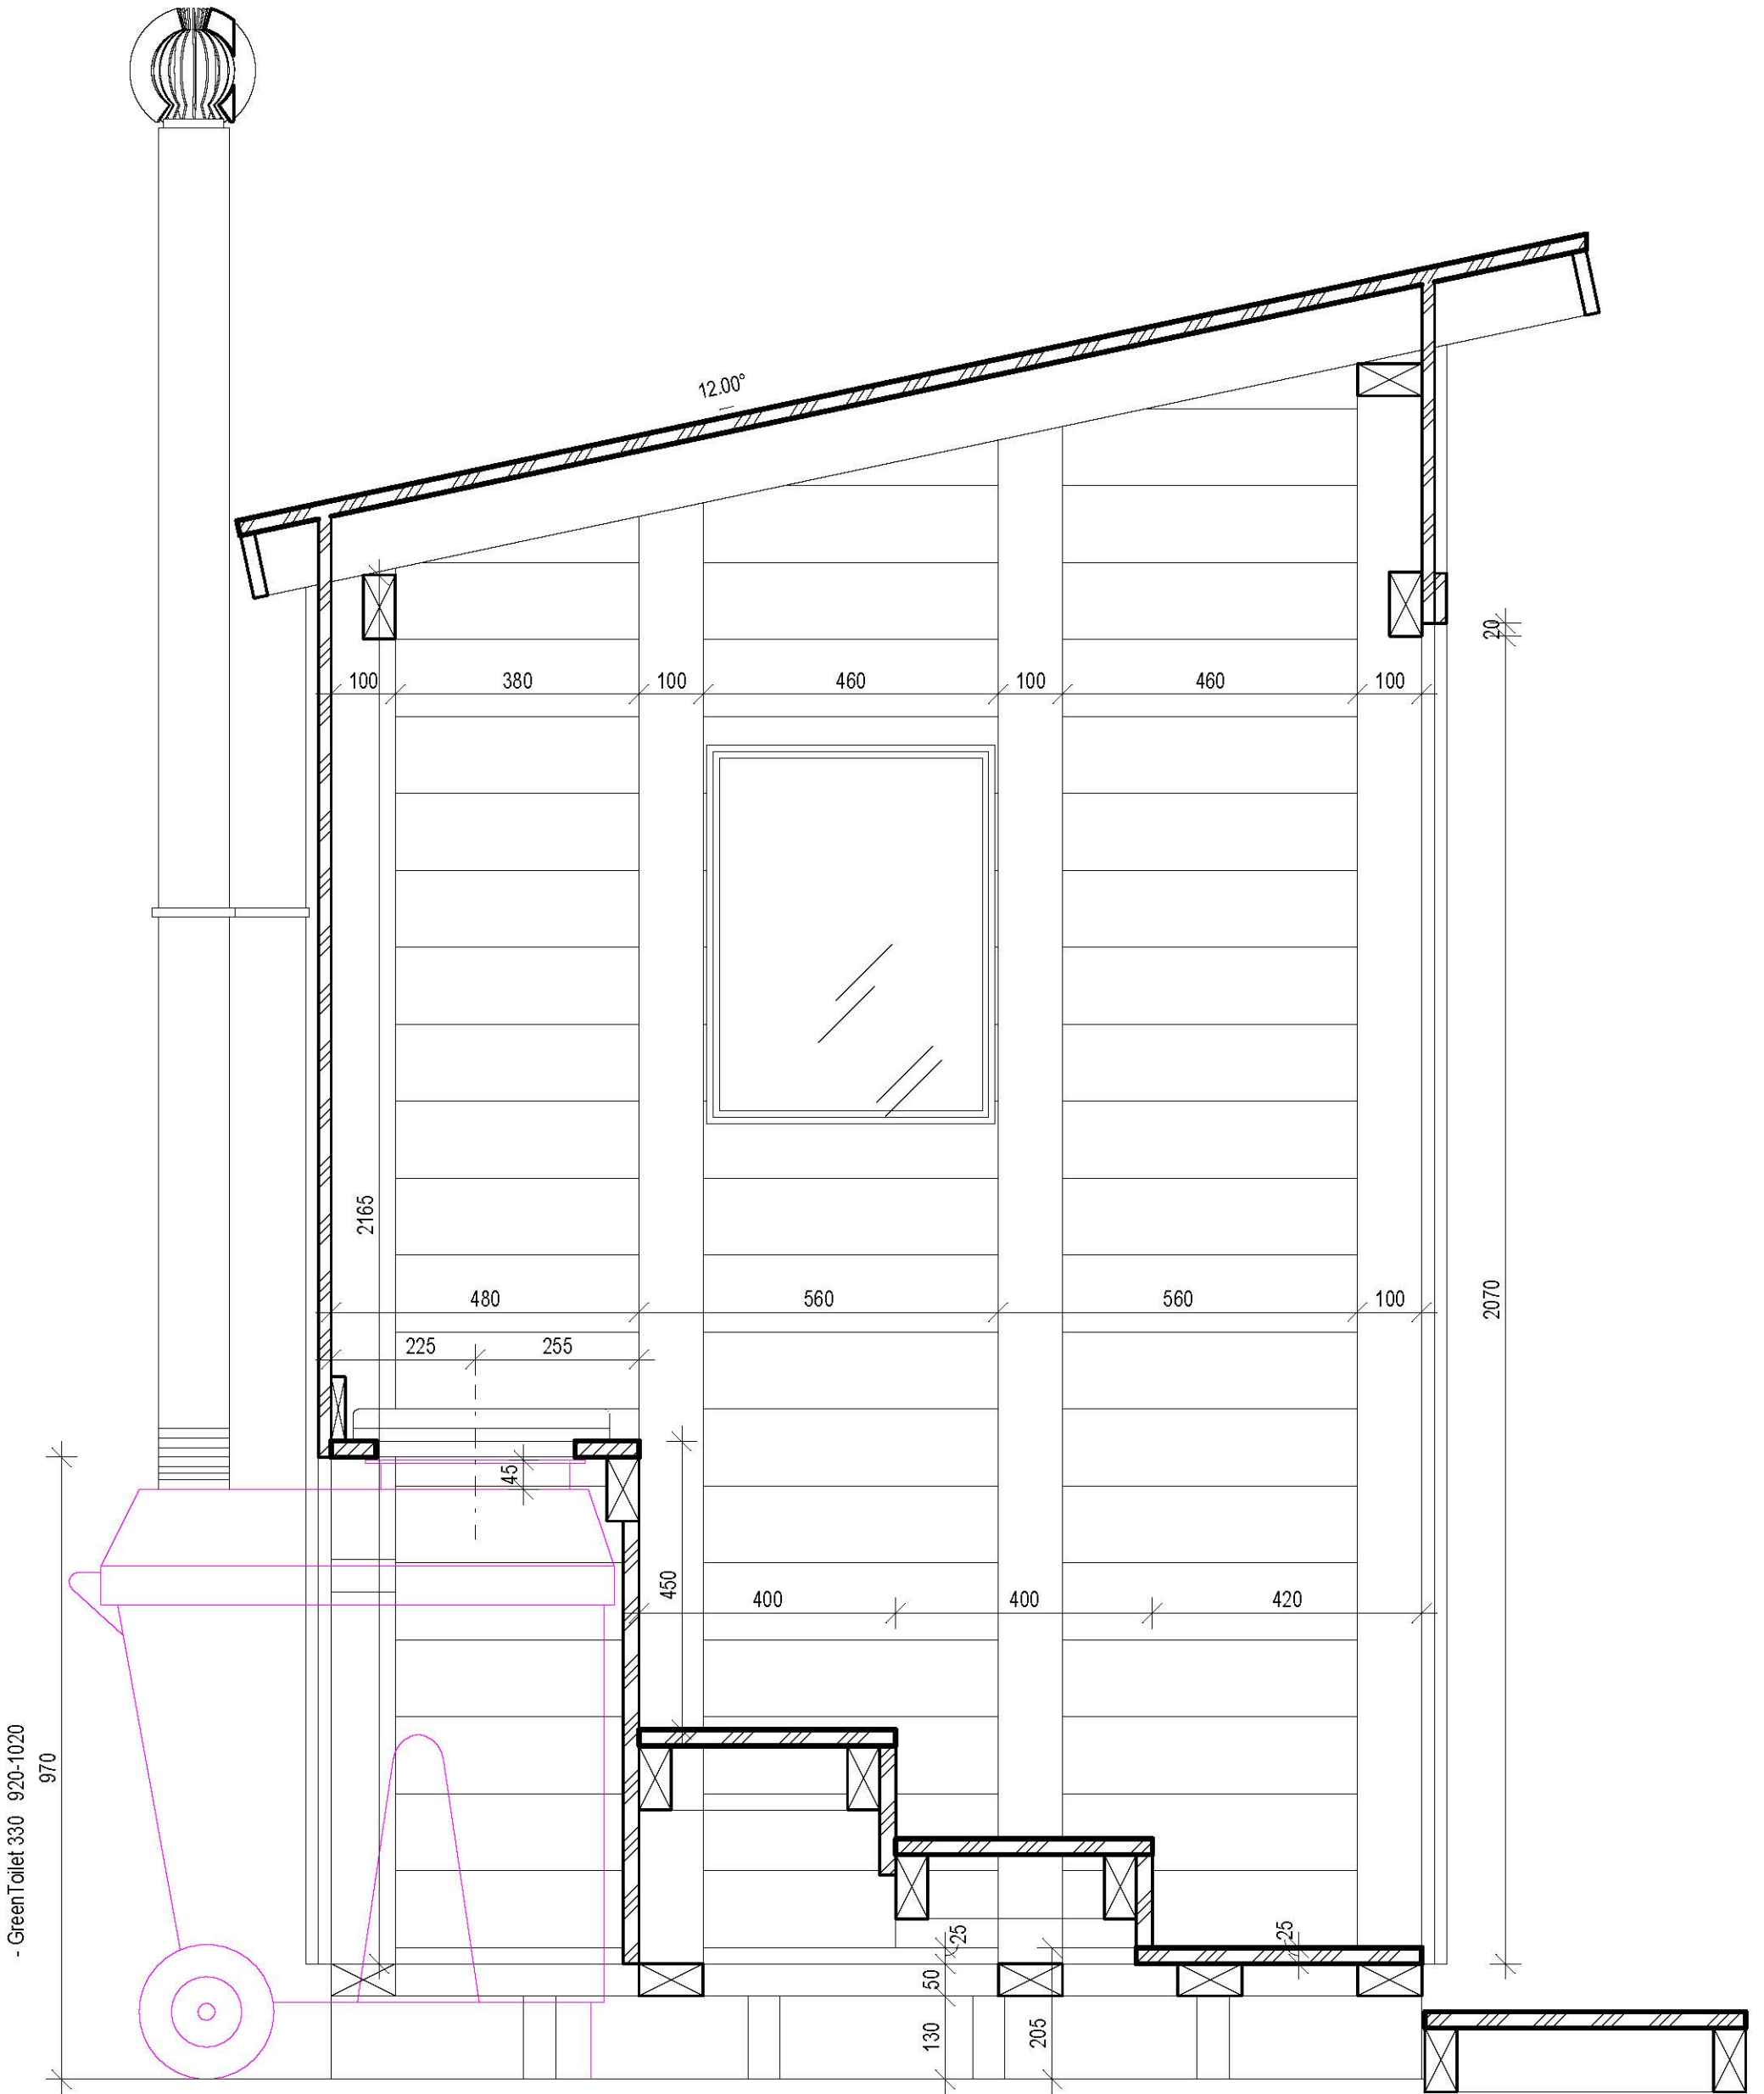

Waterless Toilet Shop

Outhouse Blueprints

Green Toilet 330

page 1

waterlesstoilets.com

All measurements in millimeters

- GreenToilet 330 920-1020
970

Waterless Toilet Shop

Outhouse Blueprints

Green Toilet 330

page 3

waterlesstoilets.com

All measurements in millimeters

Waterless Toilet Shop

Outhouse Blueprints

Green Toilet 330