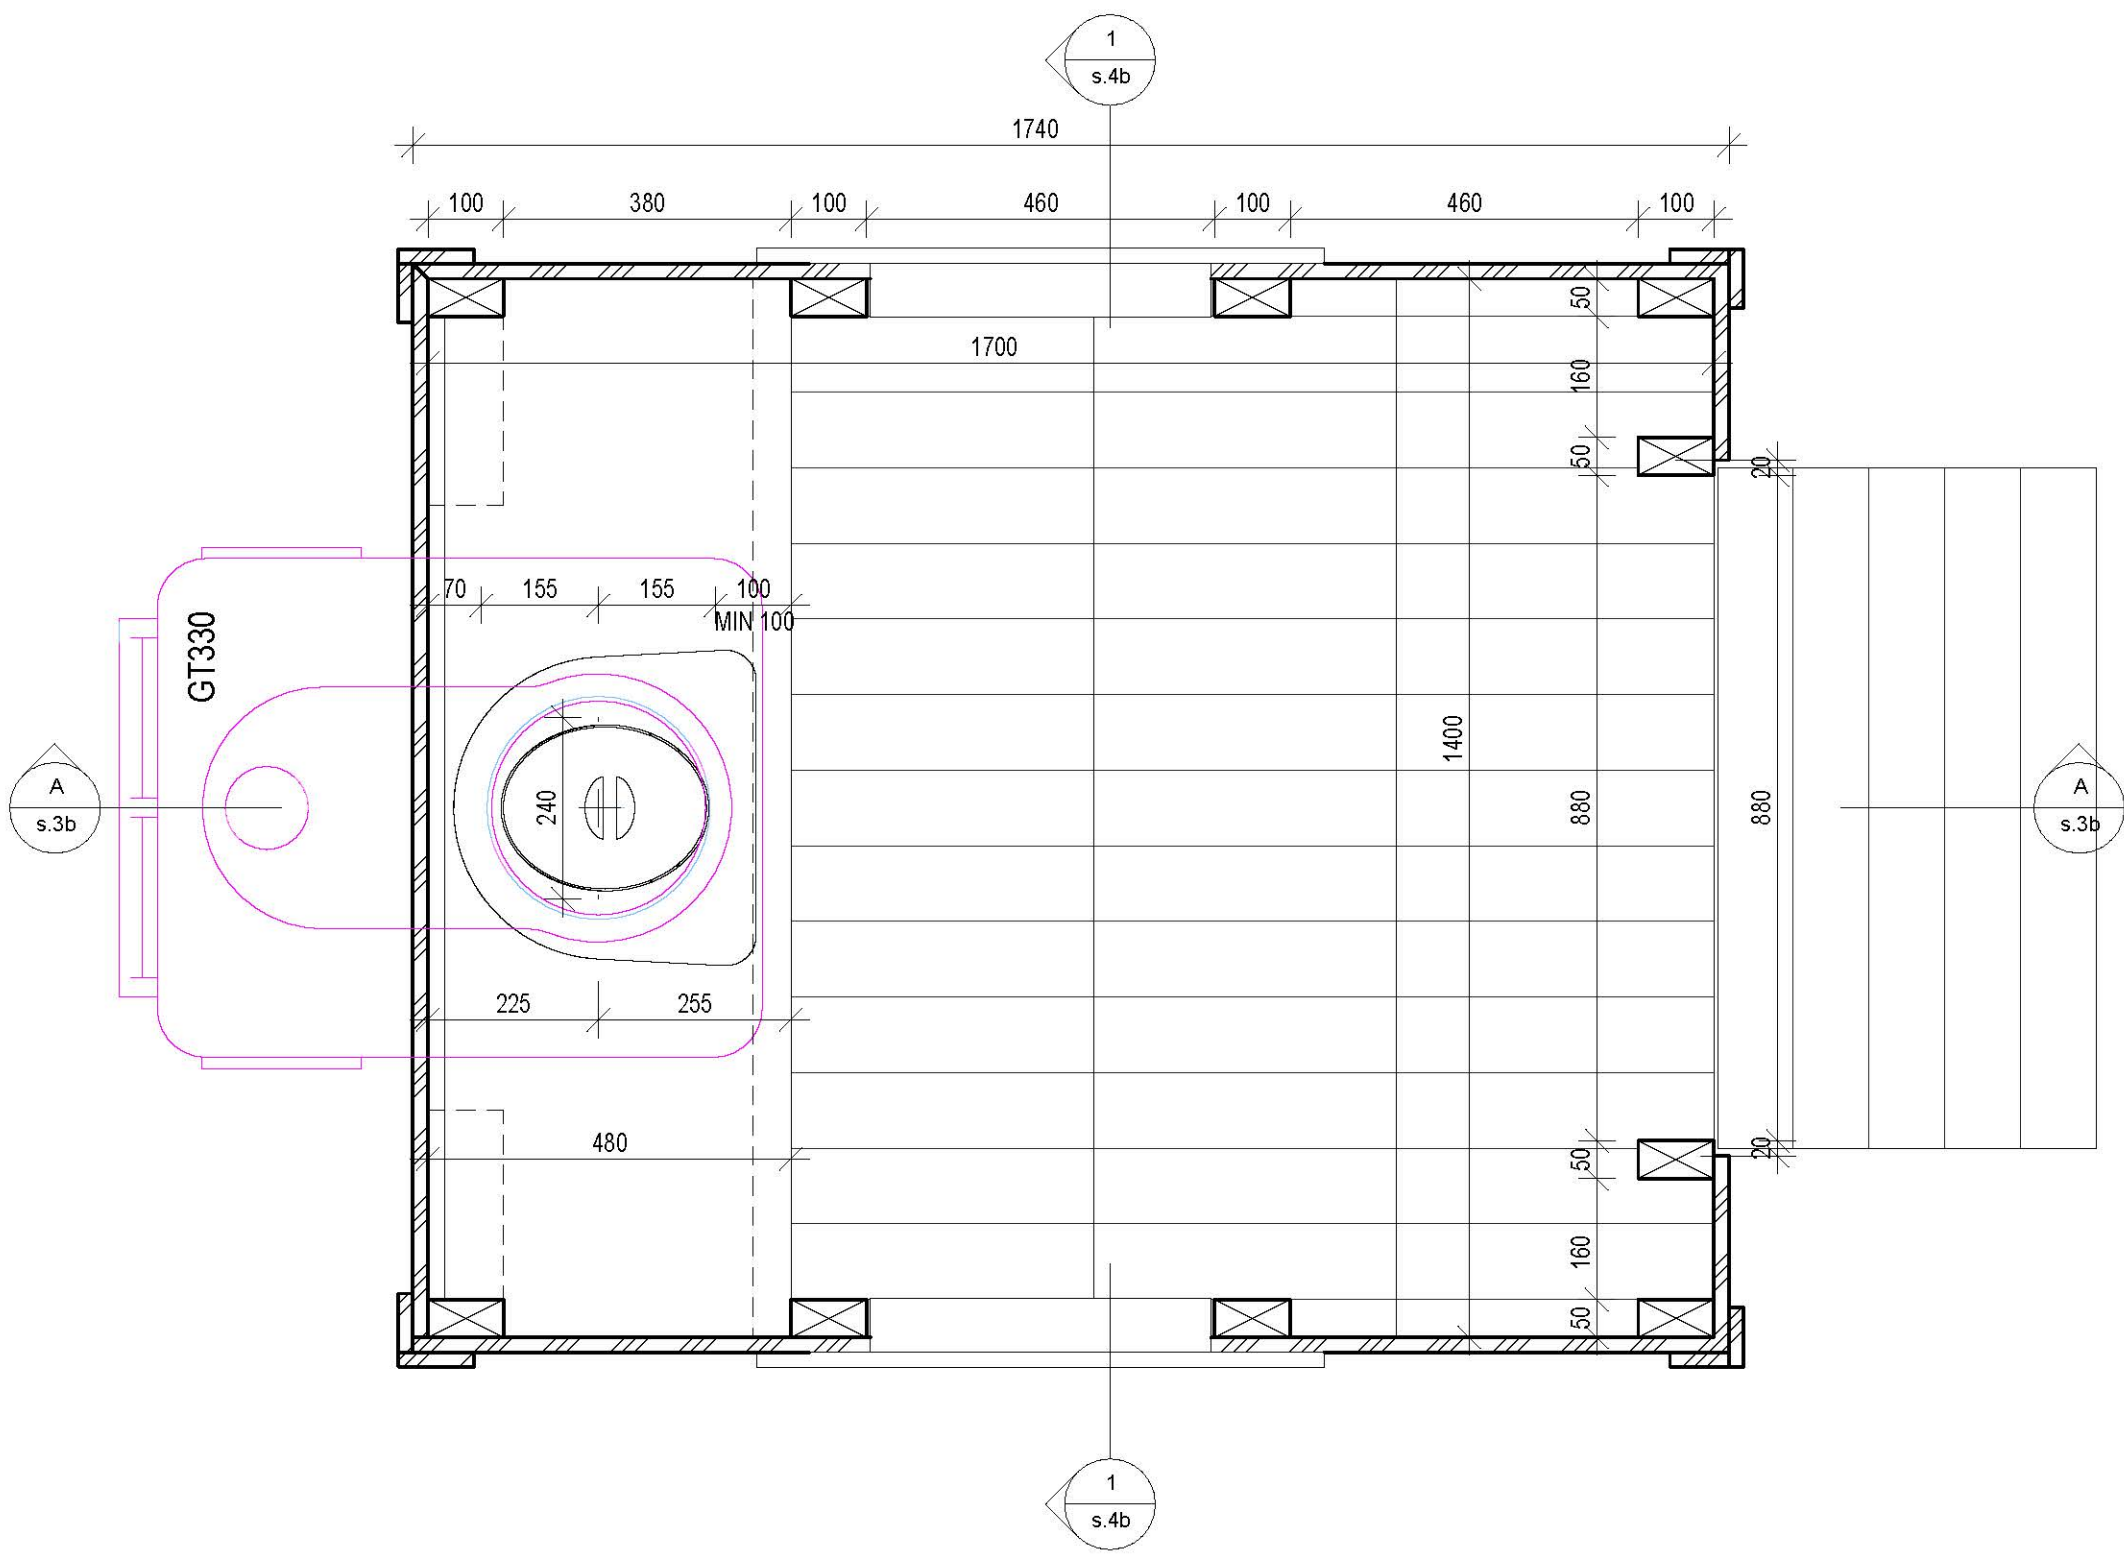

Waterless Toilet Shop

Outhouse Blueprints

Green Toilet 330

page 1

waterlesstoilets.com

All measurements in millimeters

- GreenToilet 330 920-1020
970

Waterless Toilet Shop

Outhouse Blueprints

Green Toilet 330

page 3

waterlesstoilets.com

All measurements in millimeters

Waterless Toilet Shop

Outhouse Blueprints

Green Toilet 330