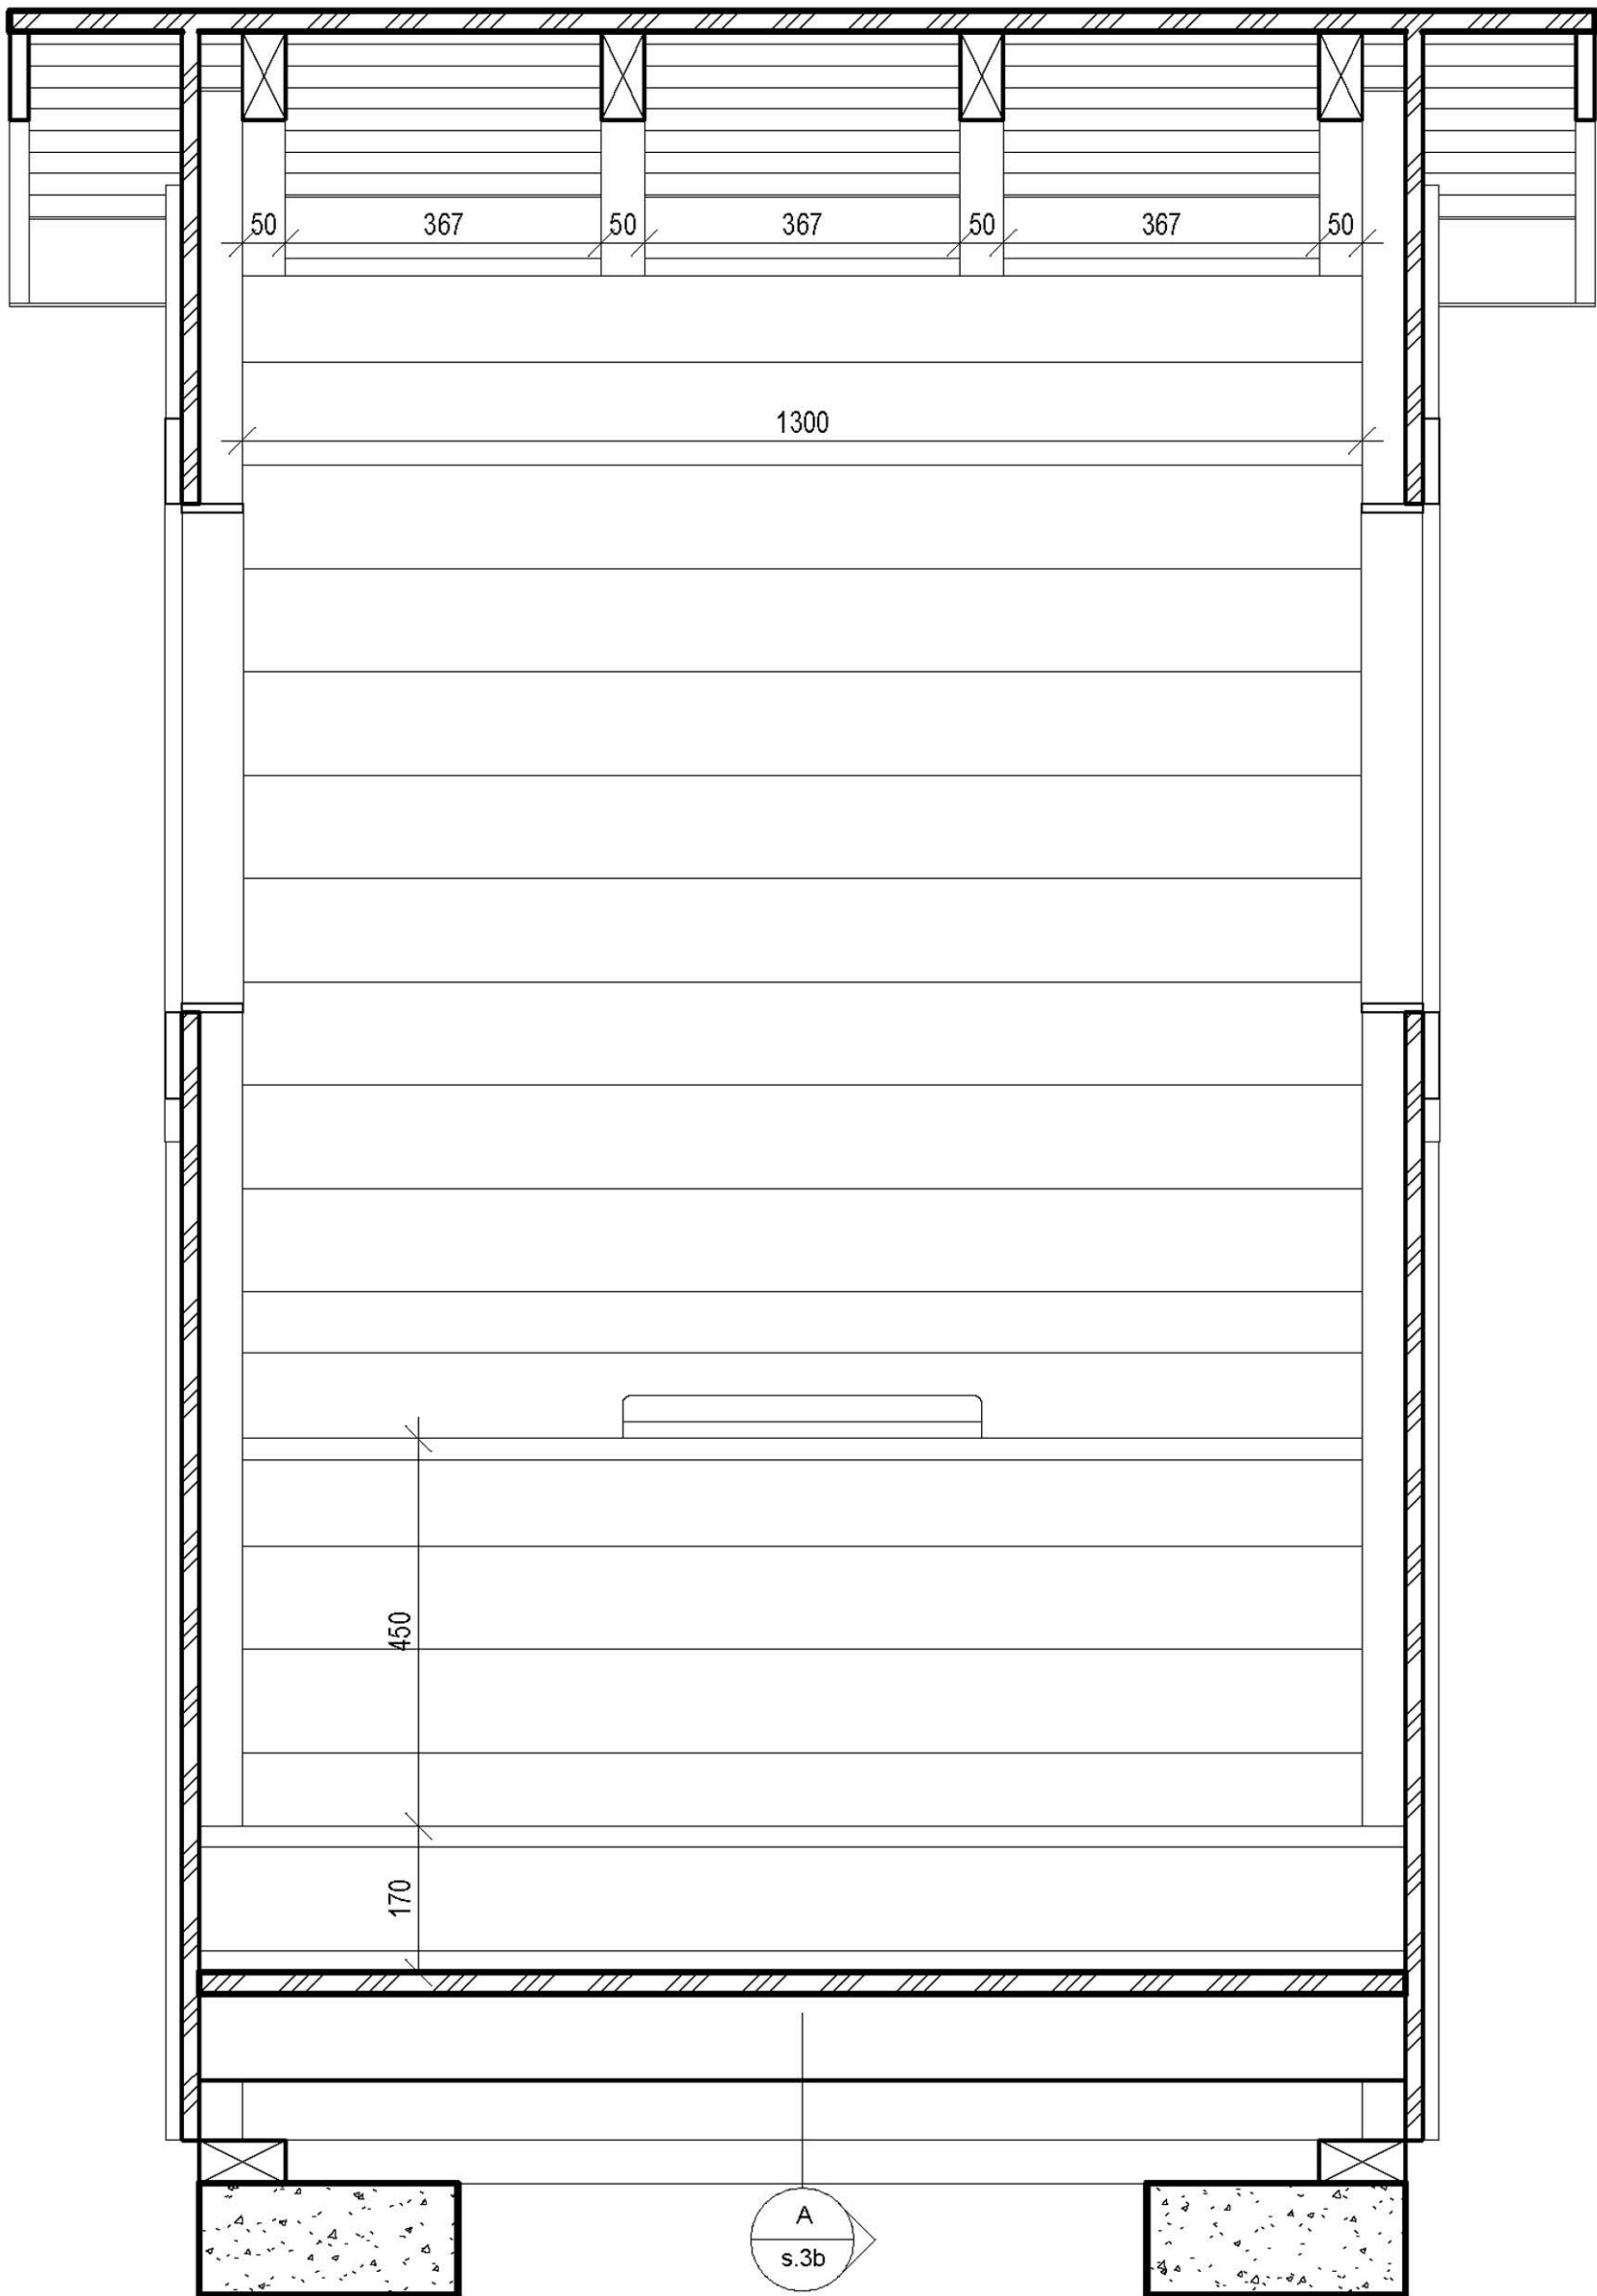

Waterless Toilet Shop

Outhouse Blueprints

Green Toilet 330

page 1

waterlesstoilets.com

All measurements in millimeters

- GreenToilet 330 920-1020
970

Waterless Toilet Shop

Outhouse Blueprints

Green Toilet 330

page 3

waterlesstoilets.com

All measurements in millimeters

Waterless Toilet Shop

Outhouse Blueprints

Green Toilet 330